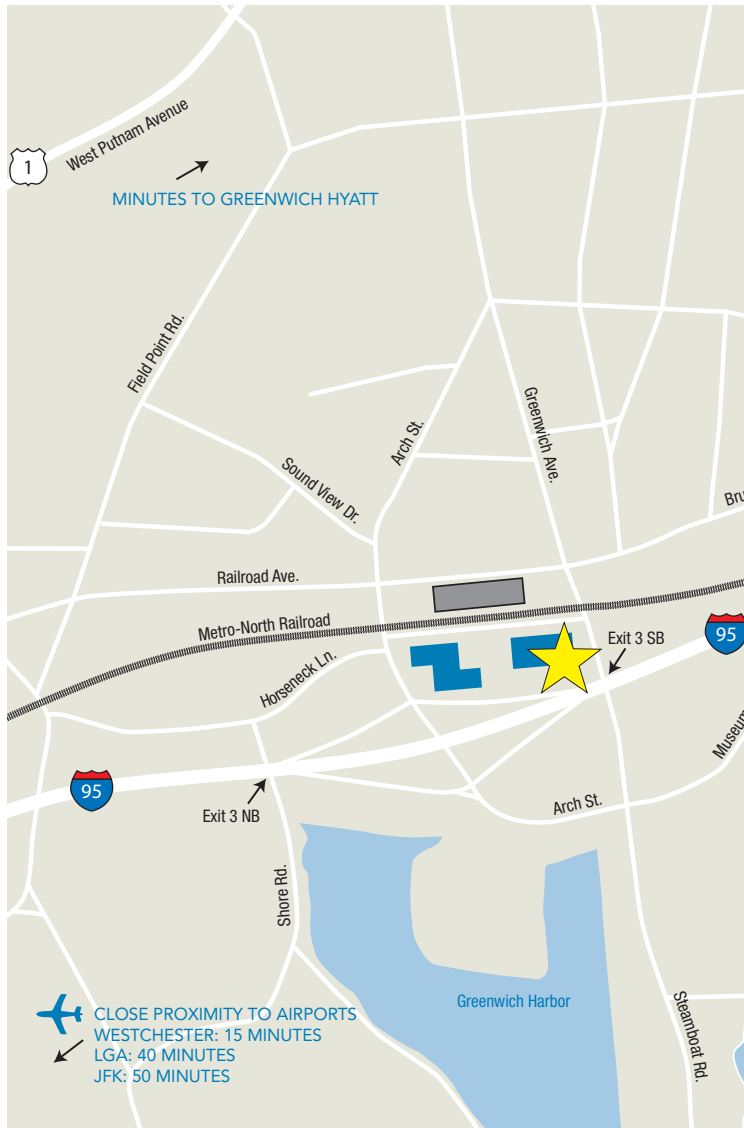

Directions to Greenwich Plaza

ONE & TWO GREENWICH PLAZA, GREENWICH, CT 06830
(203) 629-3513

VIA CT TURNPIKE I-95

Going North

Exit 3 – Arch Street. Turn left off the exit ramp and go under the interstate. Keep to the right lane and turn right into the Greenwich Plaza entrance just before the railroad bridge.

Going South

Exit 3 – Arch Street. Turn right off the exit ramp. Keep to the right lane and turn right into the Greenwich Plaza entrance just before the railroad bridge.

RETURNING TO I-95

North or South

Exit Greenwich Plaza by turning right out of the plaza parking area. Turn right on Steamboat Road. Turn right on Arch Street. Take I-95 Northbound by turning right before the highway bridge; Southbound by turning left just after the highway bridge.

GREENWICH PLAZA is an office and retail complex consisting of two, 4-story buildings located at the Greenwich Train Station. Visitor parking is available on the main parking deck between the buildings.